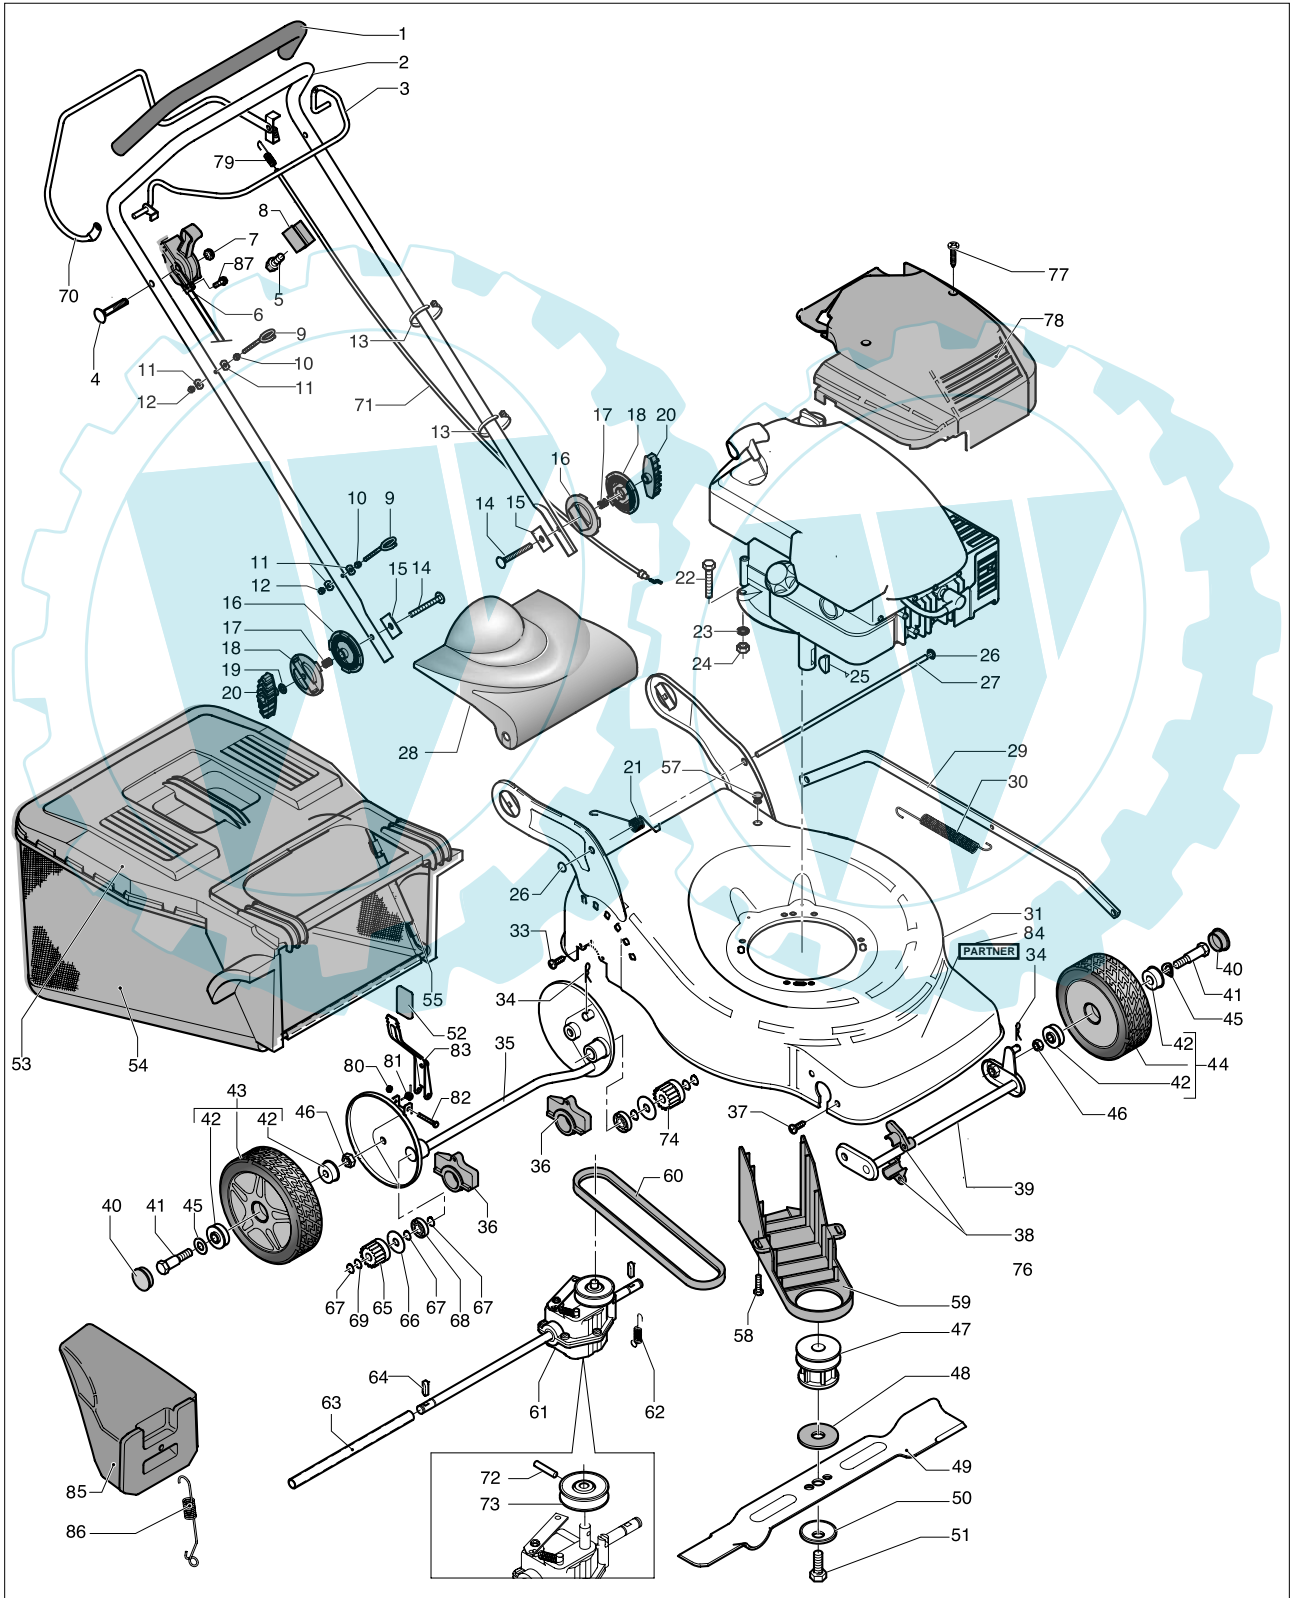

brand	PARTNER

date	APR/04	SHEET 1/2

Model

P 6046 SDTVK

Product number

953878155